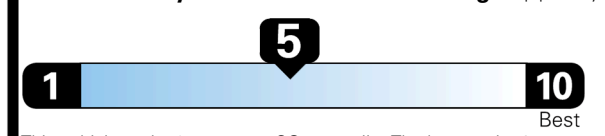

Fuel Economy & Greenhouse Gas Rating (tailpipe only)