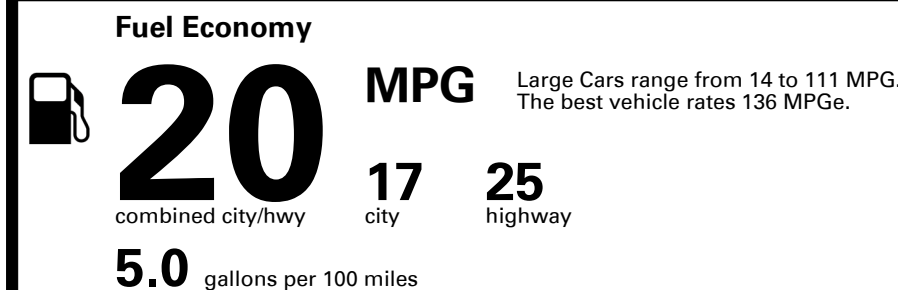

Inland Freight & Handling : \$1,025.00

TOTAL PRICE: \$73,225.00

EPA DOT Fuel Economy and Environment

You spend \$4,750
more in fuel costs over 5 years
 compared to the average new vehicle.

Annual fuel cost \$2,450